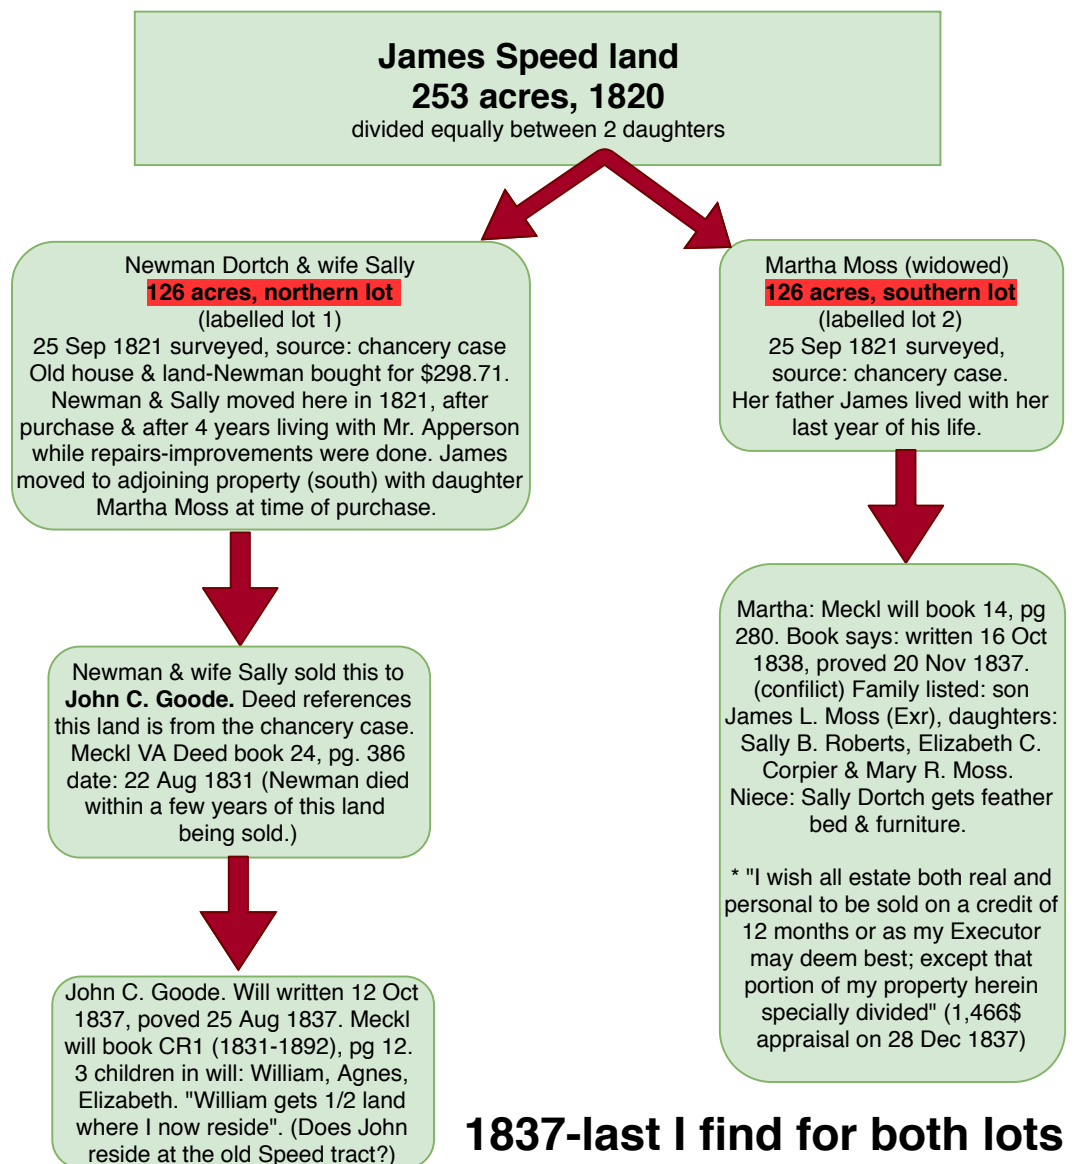

# James Speed family Mecklenburg County, Virginia

Julie's ancestral line

Speed land

## Land

1837-last I find for both lots