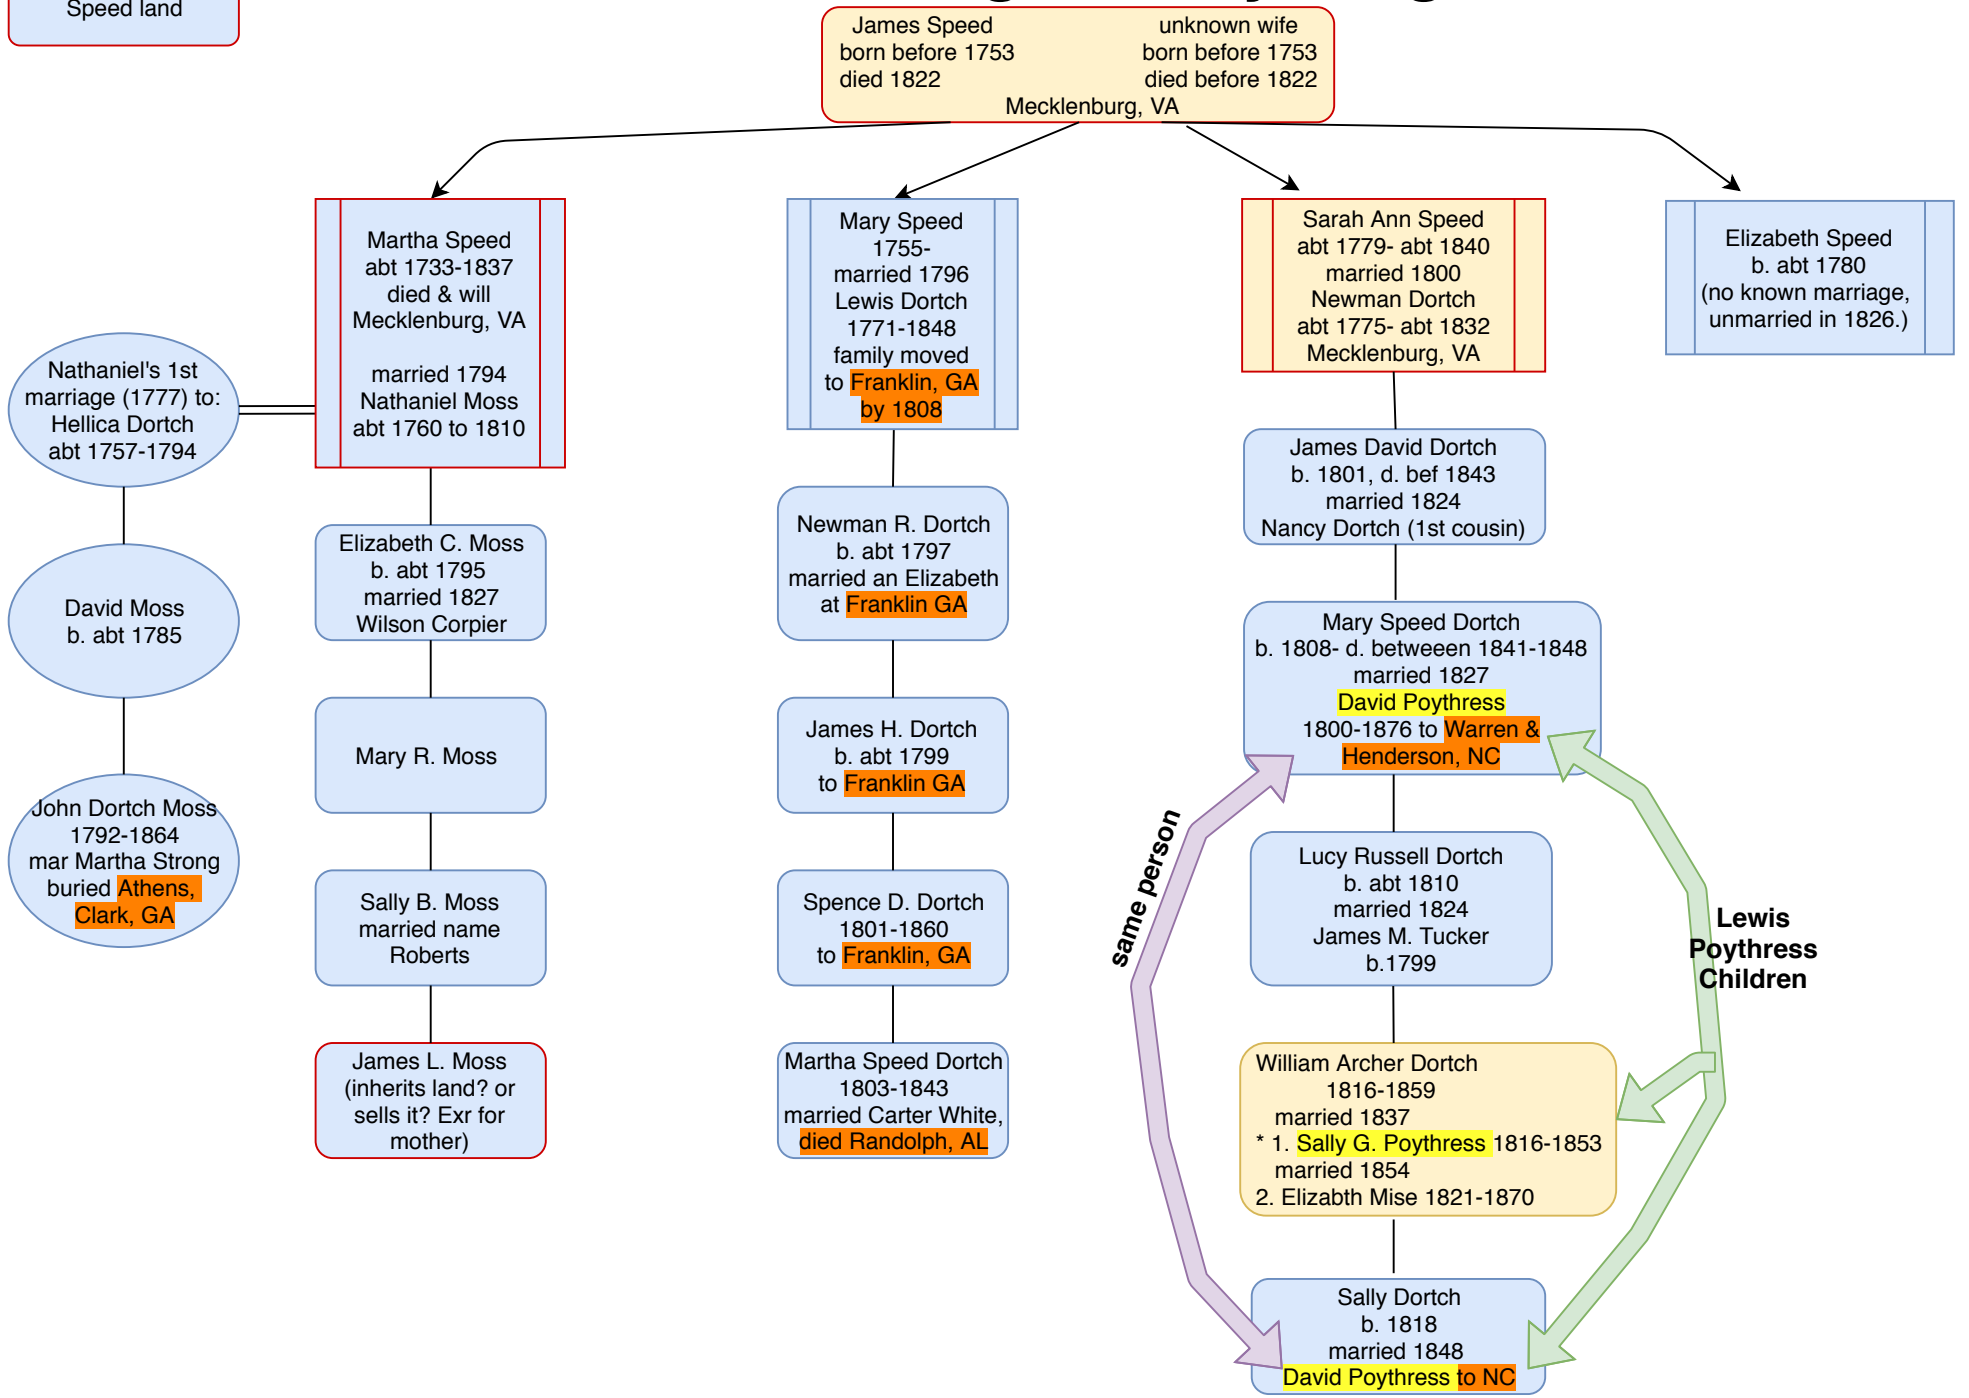

# James Speed family Mecklenburg County, Virginia

Julie's ancestral line

Speed land

## Land

1837-last I find for both lots